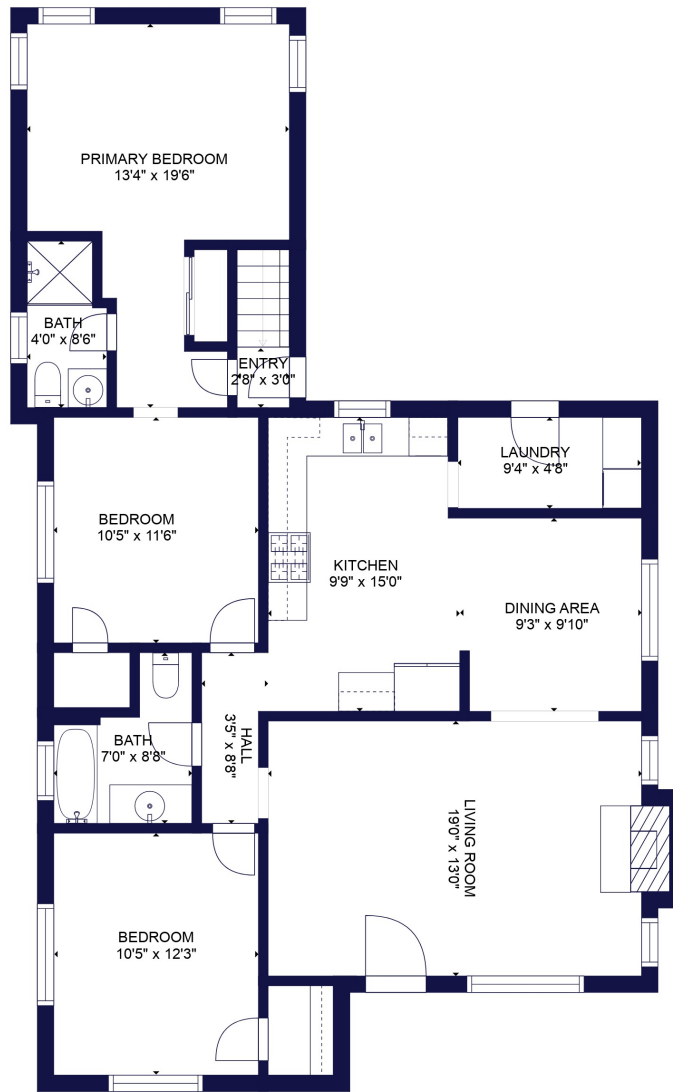

FLOOR 1

FLOOR 2

Estimated areas

GLA FLOOR 1: 0 sq. ft, excluded 260 sq. ft  
 GLA FLOOR 2: 1325 sq. ft, excluded 15 sq. ft  
 Total GLA 1325 sq. ft, total scanned area 1600 sq. ft

SIZES AND DIMENSIONS ARE APPROXIMATE, ACTUAL MAY VARY.

Estimated areas

GLA FLOOR 1: 0 sq. ft, excluded 260 sq. ft  
 GLA FLOOR 2: 1325 sq. ft, excluded 15 sq. ft  
 Total GLA 1325 sq. ft, total scanned area 1600 sq. ft

SIZES AND DIMENSIONS ARE APPROXIMATE, ACTUAL MAY VARY.

#### Estimated areas

GLA FLOOR 1: 0 sq. ft, excluded 260 sq. ft  
GLA FLOOR 2: 1325 sq. ft, excluded 15 sq. ft  
Total GLA 1325 sq. ft, total scanned area 1600 sq. ft

SIZES AND DIMENSIONS ARE APPROXIMATE, ACTUAL MAY VARY.