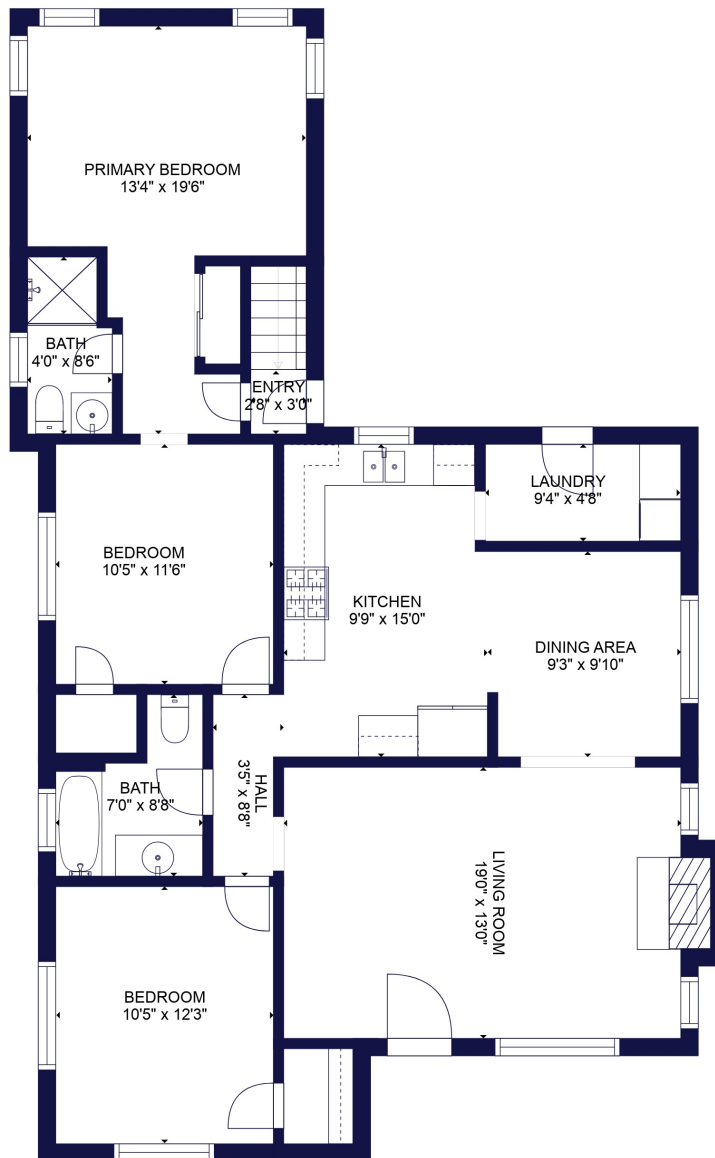

FLOOR 1

FLOOR 2

Estimated areas

GLA FLOOR 1: 0 sq. ft, excluded 260 sq. ft  
 GLA FLOOR 2: 1325 sq. ft, excluded 15 sq. ft  
 Total GLA 1325 sq. ft, total scanned area 1600 sq. ft

SIZES AND DIMENSIONS ARE APPROXIMATE, ACTUAL MAY VARY.

Estimated areas

GLA FLOOR 1: 0 sq. ft, excluded 260 sq. ft  
 GLA FLOOR 2: 1325 sq. ft, excluded 15 sq. ft  
 Total GLA 1325 sq. ft, total scanned area 1600 sq. ft

SIZES AND DIMENSIONS ARE APPROXIMATE, ACTUAL MAY VARY.

#### Estimated areas

GLA FLOOR 1: 0 sq. ft, excluded 260 sq. ft  
GLA FLOOR 2: 1325 sq. ft, excluded 15 sq. ft  
Total GLA 1325 sq. ft, total scanned area 1600 sq. ft

SIZES AND DIMENSIONS ARE APPROXIMATE, ACTUAL MAY VARY.