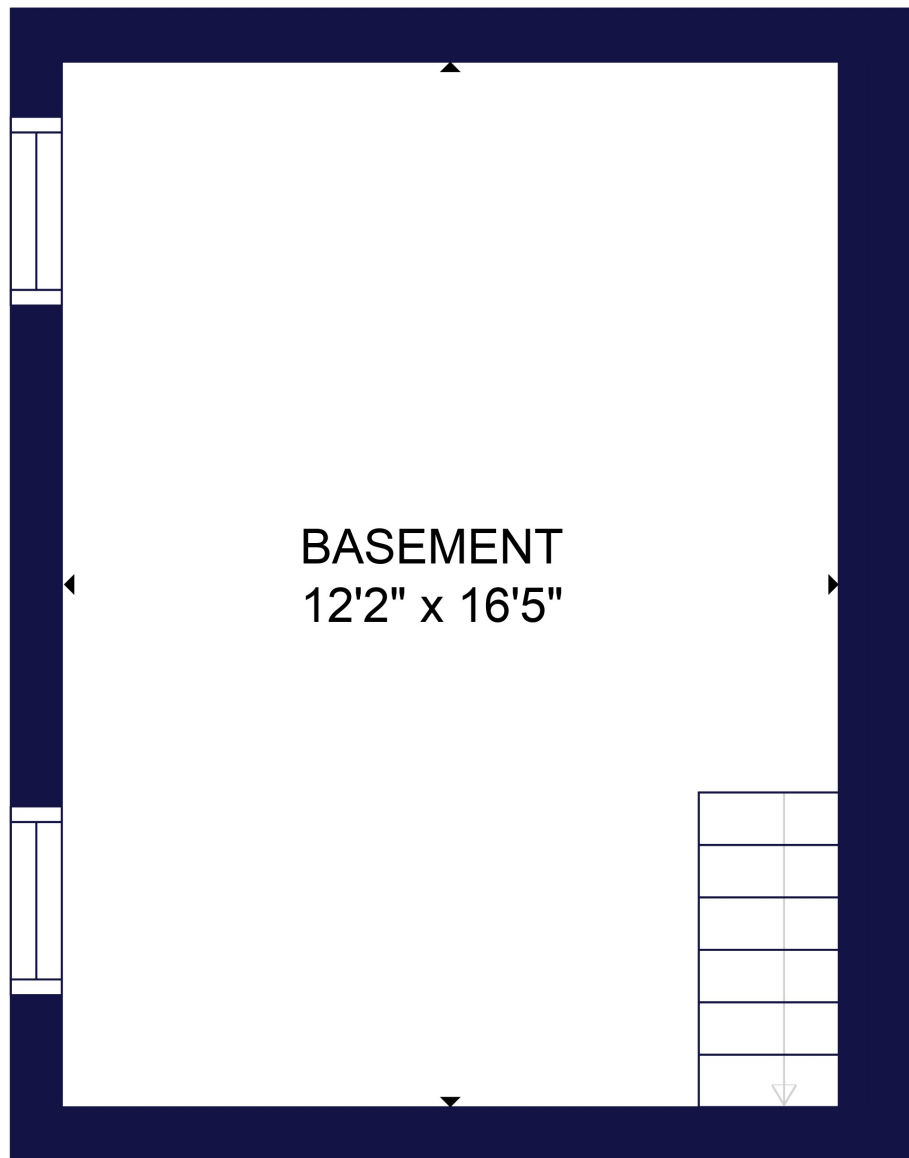

FLOOR 1

FLOOR 2

Estimated areas

GLA FLOOR 1: 0 sq. ft, excluded 260 sq. ft  
 GLA FLOOR 2: 1325 sq. ft, excluded 15 sq. ft  
 Total GLA 1325 sq. ft, total scanned area 1600 sq. ft

SIZES AND DIMENSIONS ARE APPROXIMATE, ACTUAL MAY VARY.

Estimated areas

GLA FLOOR 1: 0 sq. ft, excluded 260 sq. ft  
 GLA FLOOR 2: 1325 sq. ft, excluded 15 sq. ft  
 Total GLA 1325 sq. ft, total scanned area 1600 sq. ft

SIZES AND DIMENSIONS ARE APPROXIMATE, ACTUAL MAY VARY.

#### Estimated areas

GLA FLOOR 1: 0 sq. ft, excluded 260 sq. ft  
GLA FLOOR 2: 1325 sq. ft, excluded 15 sq. ft  
Total GLA 1325 sq. ft, total scanned area 1600 sq. ft

SIZES AND DIMENSIONS ARE APPROXIMATE, ACTUAL MAY VARY.