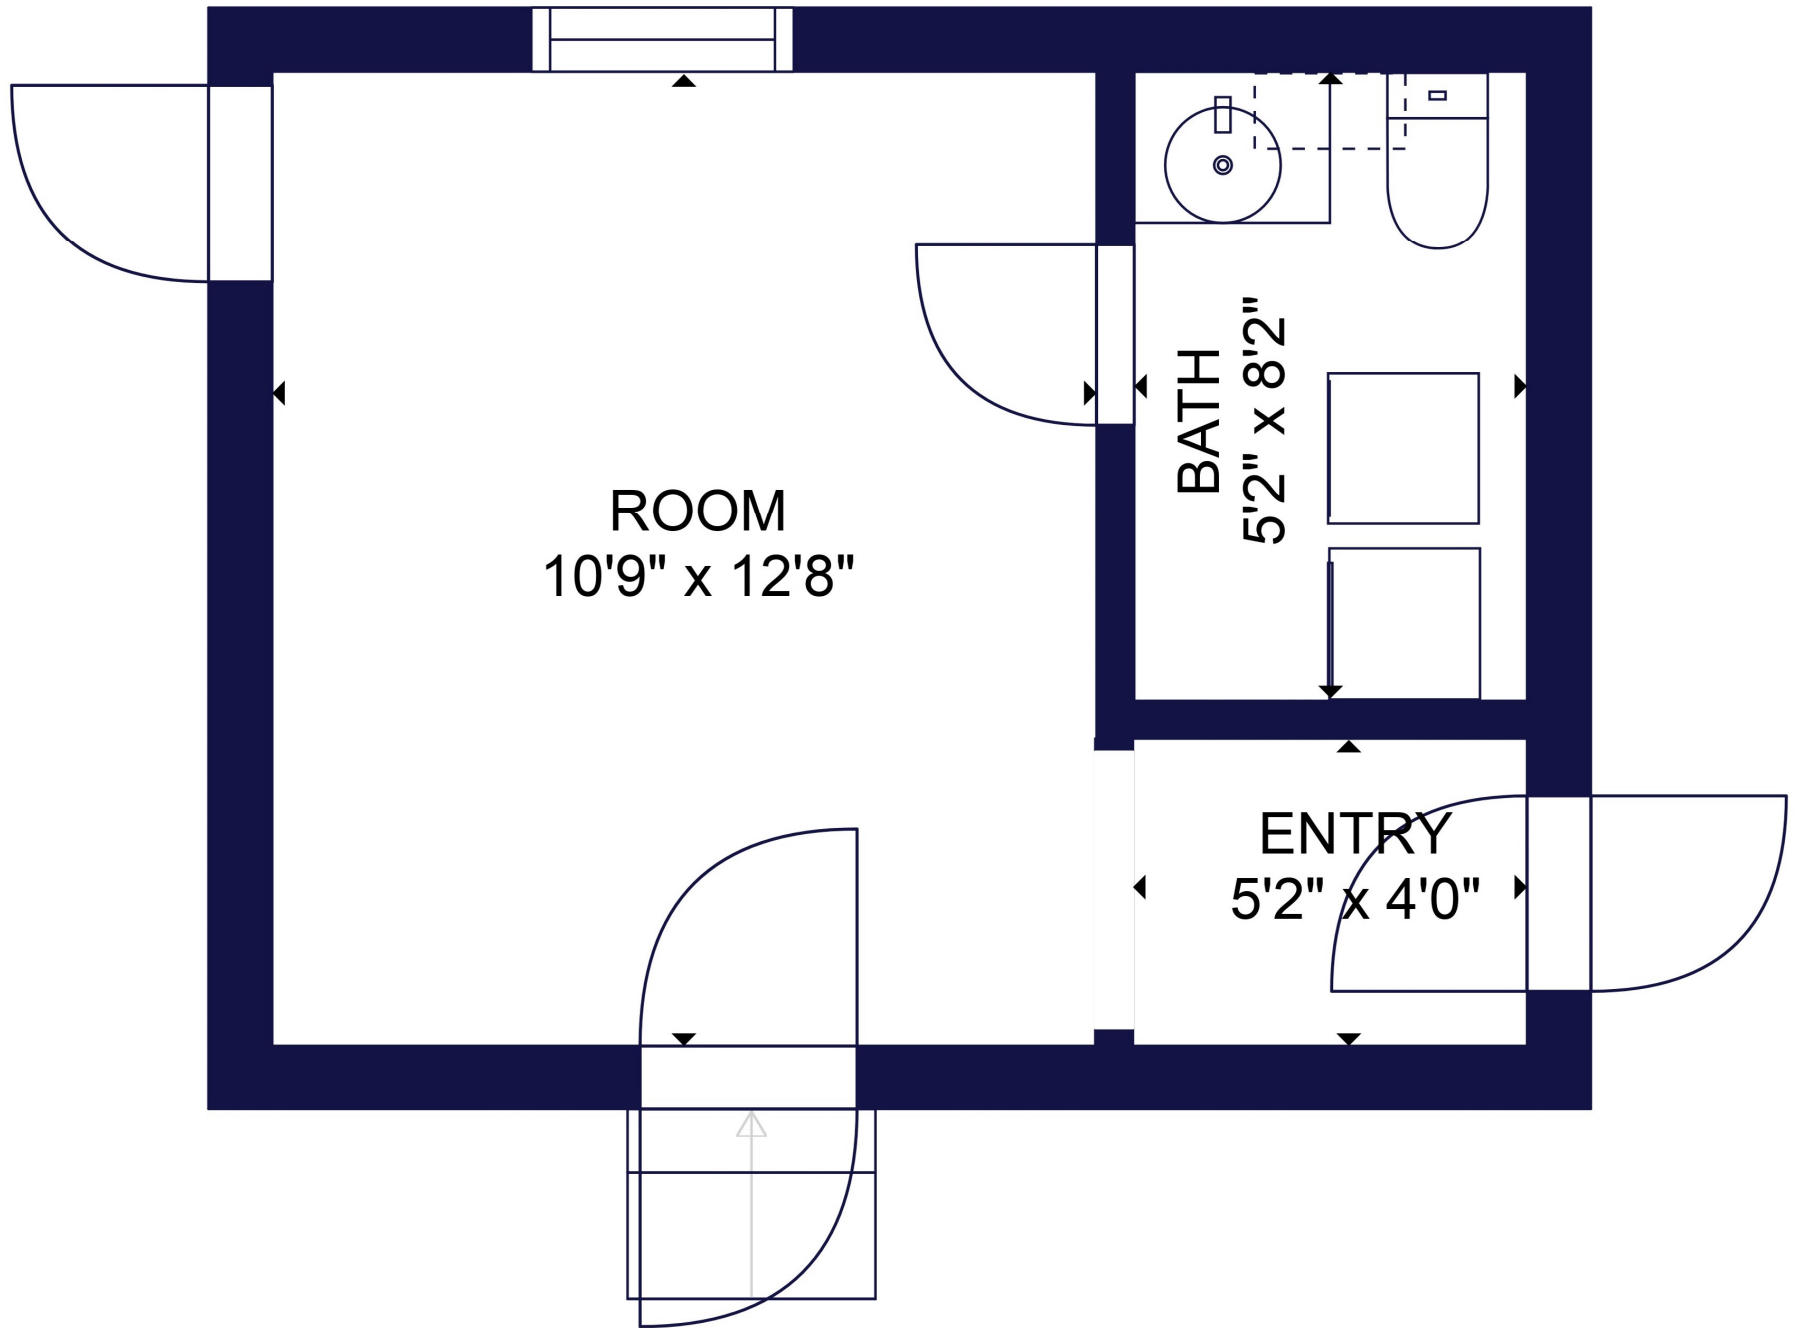

Estimated areas

GLA FLOOR 1: 925 sq. ft, excluded 14 sq. ft
 Total GLA 925 sq. ft, total scanned area 939 sq. ft

SIZES AND DIMENSIONS ARE APPROXIMATE, ACTUAL MAY VARY.

Estimated areas

GLA FLOOR 1: 260 sq. ft, excluded 0 sq. ft
Total GLA 260 sq. ft, total scanned area 260 sq. ft

SIZES AND DIMENSIONS ARE APPROXIMATE, ACTUAL MAY VARY.